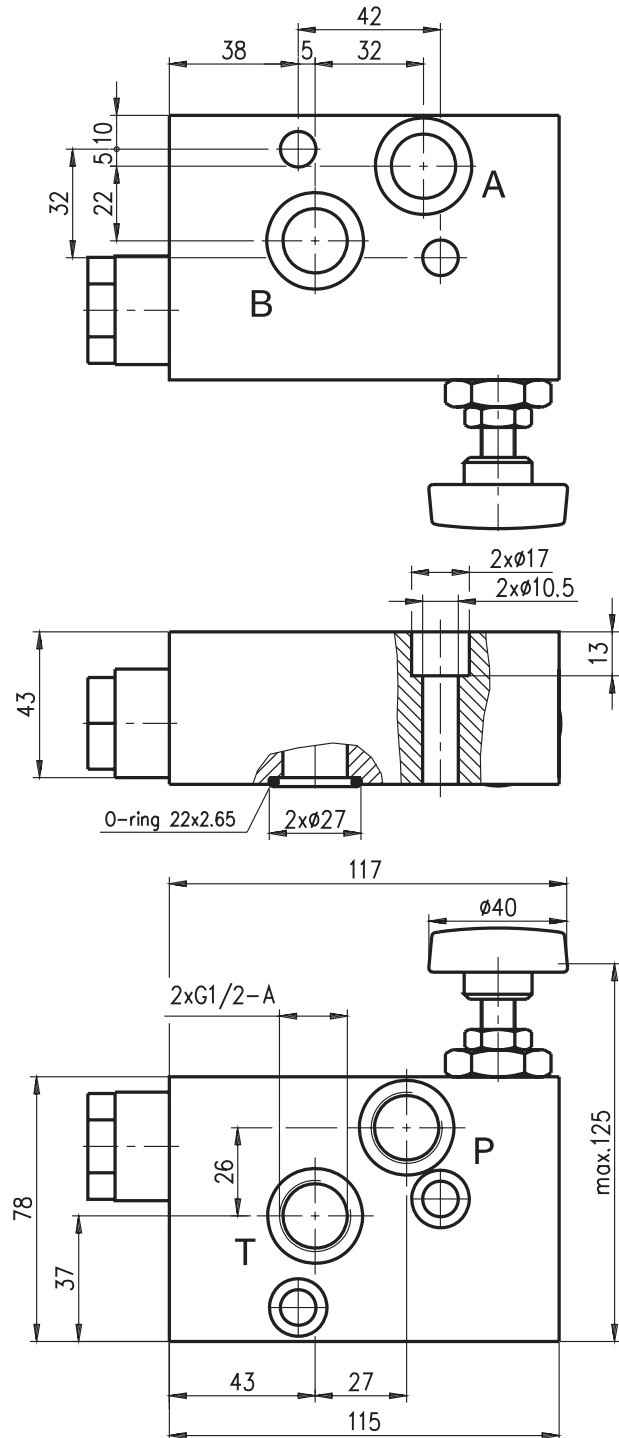

PRODUCED BY

**Hidro
Pnevmo
Tehnika**

HYDRAULIC MOTOR BLOCKS TYPE BV

DISTRIBUTED BY

BVS 12 05

TECHNICAL DATA		
Nominal pressure	bar	250
Nominal flow rate	L/min	60

ORDERING CODE

BVS 1205

Type