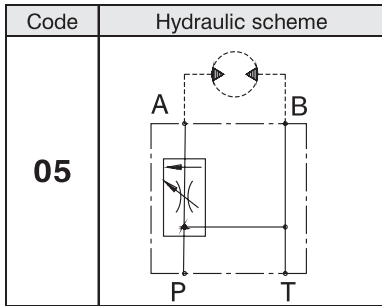

PRODUCED BY

**Hidro
Pnevmo
Tehnika**

HYDRAULIC MOTOR BLOCKS TYPE BV

DISTRIBUTED BY

BVS 12 05

TECHNICAL DATA		
Nominal pressure	bar	250
Nominal flow rate	L/min	60

ORDERING CODE

BVS 1205