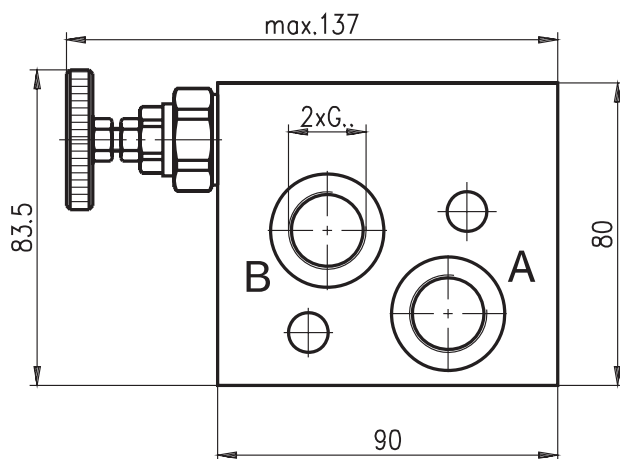

PRODUCED BY

HYDRAULIC MOTOR BLOCKS TYPE BV

DISTRIBUTED BY

BVS .. .

PORT THREADS CODE	
Port threads G3/8"	38
Port threads G1/2"	12

TECHNICAL DATA		
Nominal pressure	bar	210
Nominal flow rate for type 38	L/min	25
Nominal flow rate for type 12	L/min	50