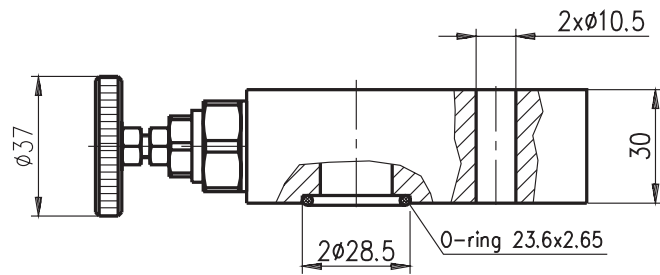

PRODUCED BY

HYDRAULIC MOTOR BLOCKS TYPE BV

DISTRIBUTED BY

BVS .. .

PORT THREADS CODE	
Port threads G3/8"	38
Port threads G1/2"	12

TECHNICAL DATA		
Nominal pressure	bar	210
Nominal flow rate for type 38	L/min	25
Nominal flow rate for type 12	L/min	50