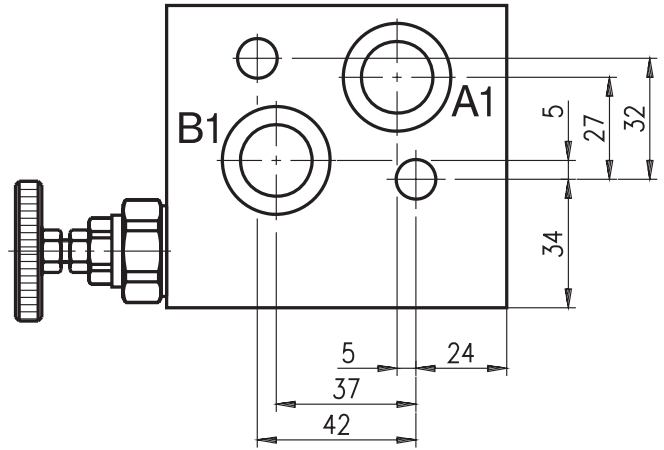

PRODUCED BY

HYDRAULIC MOTOR BLOCKS TYPE BV

DISTRIBUTED BY

BVS .. .

PORT THREADS CODE	
Port threads G3/8"	38
Port threads G1/2"	12

TECHNICAL DATA		
Nominal pressure	bar	210
Nominal flow rate for type 38	L/min	25
Nominal flow rate for type 12	L/min	50