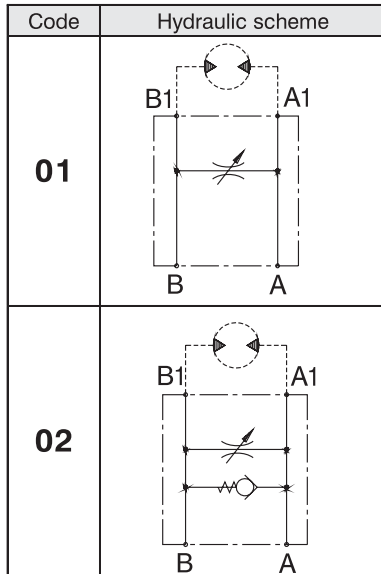

PRODUCED BY

HYDRAULIC MOTOR BLOCKS TYPE BV

DISTRIBUTED BY

BVS .. .

PORT THREADS CODE	
Port threads G3/8"	38
Port threads G1/2"	12

TECHNICAL DATA		
Nominal pressure	bar	210
Nominal flow rate for type 38	L/min	25
Nominal flow rate for type 12	L/min	50