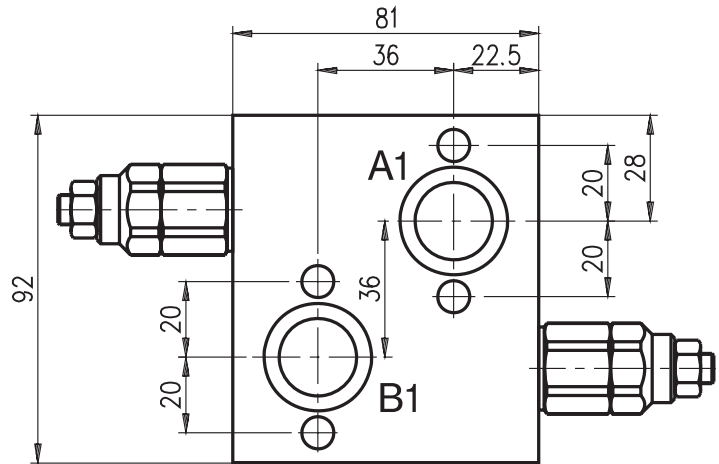

# HYDRAULIC MOTOR BLOCKS TYPE BV

DISTRIBUTED BY

**BVR 12 08/ ...**

| TECHNICAL DATA    |       |     |
|-------------------|-------|-----|
| Nominal pressure  | bar   | 250 |
| Nominal flow rate | L/min | 50  |

| PRESSURE RANGE |                                       |                               |        |
|----------------|---------------------------------------|-------------------------------|--------|
| Code           | Standard setting<br>bar<br>(Q=5l/min) | Adj. pressure<br>range<br>bar | Colour |
| 10             | 80                                    | 10...100                      | White  |
| 25             | 180                                   | 30...250                      | Yellow |

| Code | ADJUSTMENTS   |
|------|---|
| A    | Leakproof hex. socket screw  |
| B    | Handknob and locknut         |