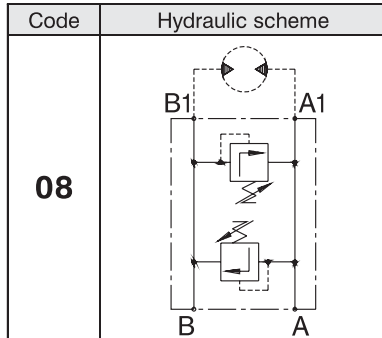

# HYDRAULIC MOTOR BLOCKS TYPE BV

DISTRIBUTED BY

**BVR 12 08/ ...**

| TECHNICAL DATA    |       |     |
|-------------------|-------|-----|
| Nominal pressure  | bar   | 250 |
| Nominal flow rate | L/min | 50  |

| PRESSURE RANGE |                                       |                               |        |
|----------------|---------------------------------------|-------------------------------|--------|
| Code           | Standard setting<br>bar<br>(Q=5l/min) | Adj. pressure<br>range<br>bar | Colour |
| 10             | 80                                    | 10...100                      | White  |
| 25             | 180                                   | 30...250                      | Yellow |