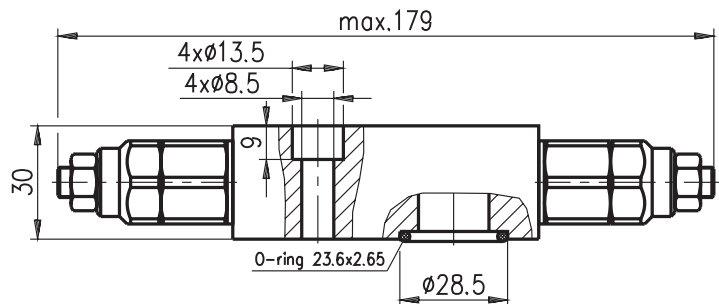

# HYDRAULIC MOTOR BLOCKS TYPE BV

DISTRIBUTED BY

**BVR 12 08/ ...**

| TECHNICAL DATA    |       |     |
|-------------------|-------|-----|
| Nominal pressure  | bar   | 250 |
| Nominal flow rate | L/min | 50  |

| PRESSURE RANGE |                                       |                               |        |
|----------------|---------------------------------------|-------------------------------|--------|
| Code           | Standard setting<br>bar<br>(Q=5l/min) | Adj. pressure<br>range<br>bar | Colour |
| 10             | 80                                    | 10...100                      | White  |
| 25             | 180                                   | 30...250                      | Yellow |