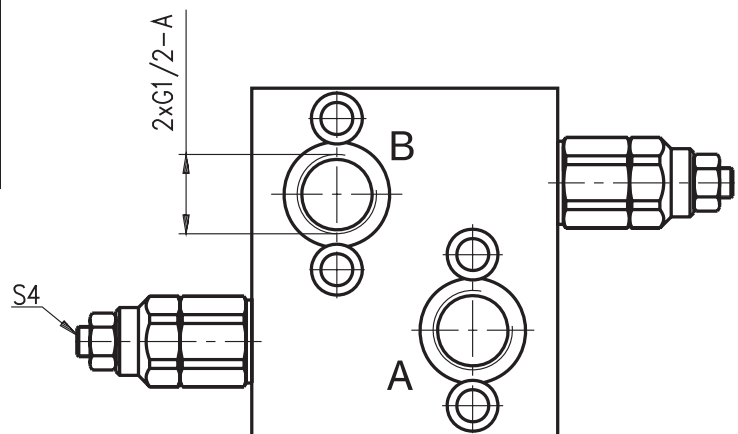

# HYDRAULIC MOTOR BLOCKS TYPE BV

DISTRIBUTED BY

**BVR 12 08/ ...**

| TECHNICAL DATA    |       |     |
|-------------------|-------|-----|
| Nominal pressure  | bar   | 250 |
| Nominal flow rate | L/min | 50  |

| PRESSURE RANGE |                                       |                               |        |
|----------------|---------------------------------------|-------------------------------|--------|
| Code           | Standard setting<br>bar<br>(Q=5l/min) | Adj. pressure<br>range<br>bar | Colour |
| 10             | 80                                    | 10...100                      | White  |
| 25             | 180                                   | 30...250                      | Yellow |

| Code | ADJUSTMENTS   |
|------|---|
| A    | Leakproof hex. socket screw  |
| B    | Handknob and locknut         |