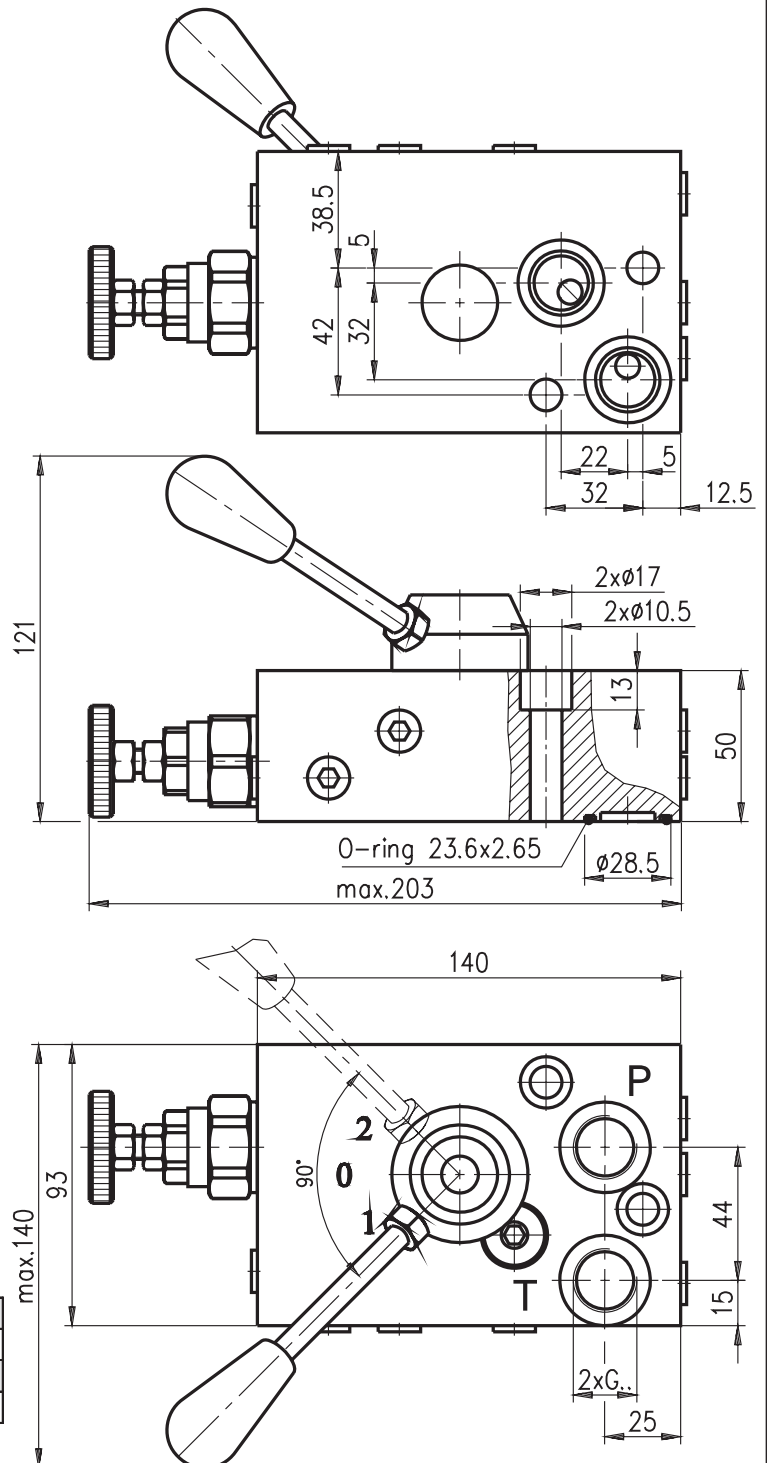

PRODUCED BY

HYDRAULIC MOTOR BLOCKS TYPE BD

DISTRIBUTED BY

BDS .. 08

PORT THREADS CODE	
Port threads G3/8"	38
Port threads G1/2"	12

TECHNICAL DATA		
Nominal pressure	bar	210
Nominal flow rate for type 38	L/min	40
Nominal flow rate for type 12	L/min	70

ORDERING CODE

BD S 12 08