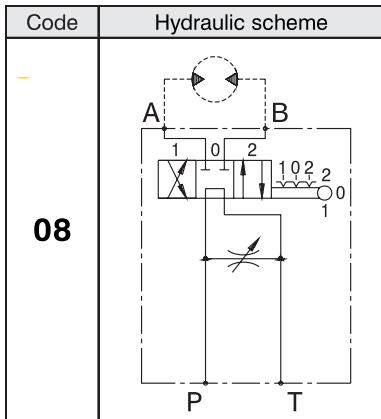

PRODUCED BY

HYDRAULIC MOTOR BLOCKS TYPE BD

DISTRIBUTED BY

BDS .. 08

PORT THREADS CODE	
Port threads G3/8"	38
Port threads G1/2"	12

TECHNICAL DATA		
Nominal pressure	bar	210
Nominal flow rate for type 38	L/min	40
Nominal flow rate for type 12	L/min	70

ORDERING CODE

BD S 12 08