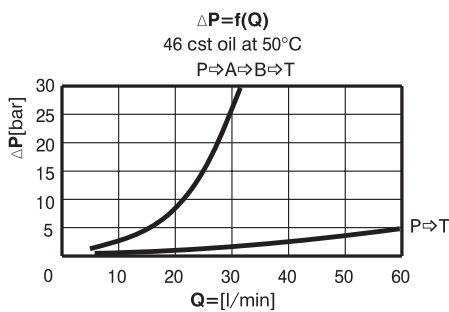

PRODUCED BY

HYDRAULIC MOTOR BLOCKS TYPE BD

DISTRIBUTED BY

BDRH 1202

TECHNICAL DATA		
Nominal pressure	bar	210
Nominal flow rate	L/min	50

ORDERING CODE

BD R H 12 02