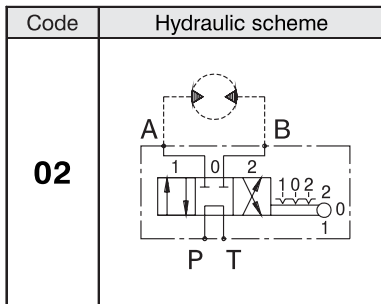

PRODUCED BY

HYDRAULIC MOTOR BLOCKS TYPE BD

DISTRIBUTED BY

BDRH 1202

TECHNICAL DATA		
Nominal pressure	bar	210
Nominal flow rate	L/min	50

ORDERING CODE

BD R H 12 02