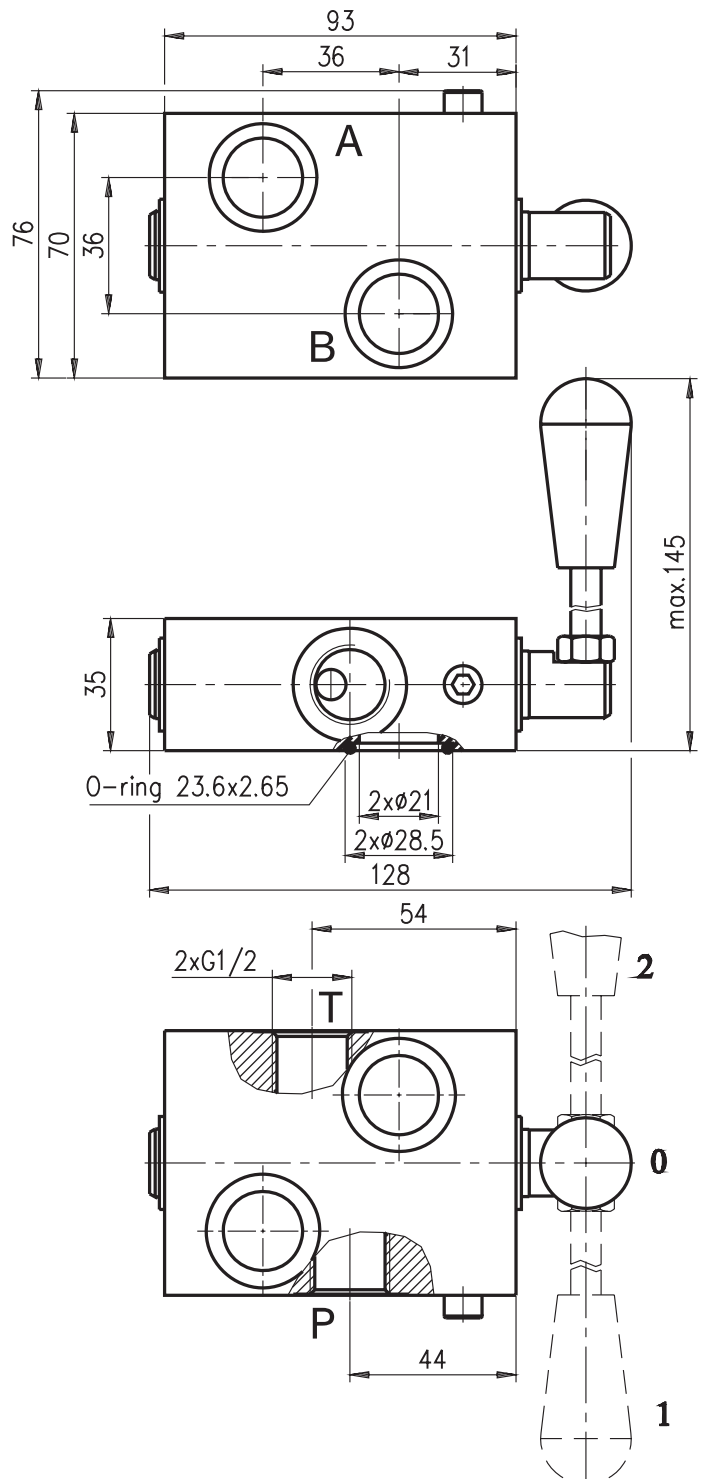

PRODUCED BY

HYDRAULIC MOTOR BLOCKS TYPE BD

DISTRIBUTED BY

BDRH 1202

TECHNICAL DATA		
Nominal pressure	bar	210
Nominal flow rate	L/min	50

ORDERING CODE

BD R H 12 02