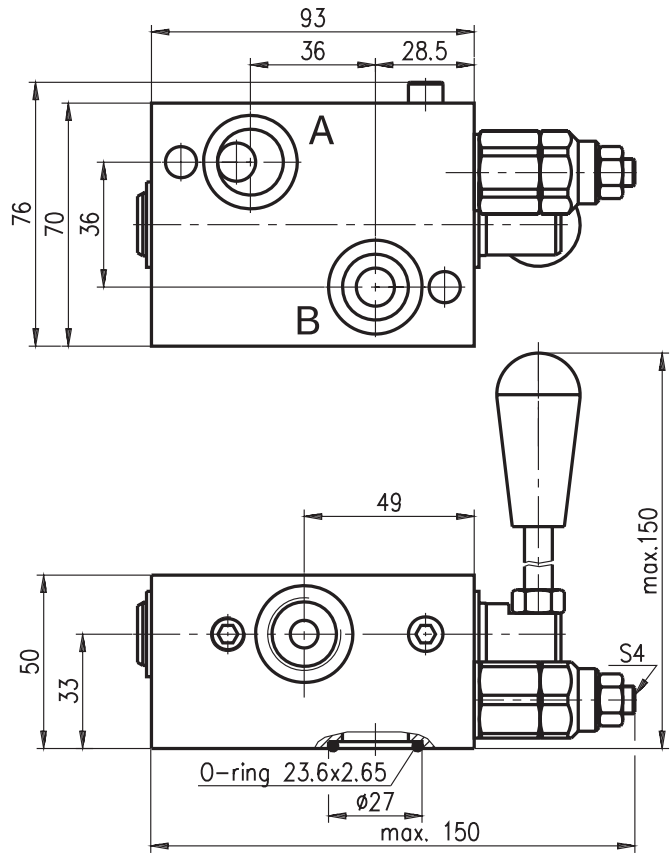

PRODUCED BY

**Hidro
Pnevmotekhnika**

DISTRIBUTED BY

HYDRAULIC MOTOR BLOCKS TYPE BD

BDR/..

TECHNICAL DATA		
Nominal flow rate for type 38	L/min	25
Nominal flow rate for type 12	L/min	50

Pressure range			
Code	Standard setting bar (Q=5l/min)	Adj. pressure range bar	Colour
10	80	10...100	White
25	180	30...250	Yellow

PORT THREADS CODE	
Port threads G3/8"	38
Port threads G1/2"	12

ORDERING CODE

BD R 12 04 / 10