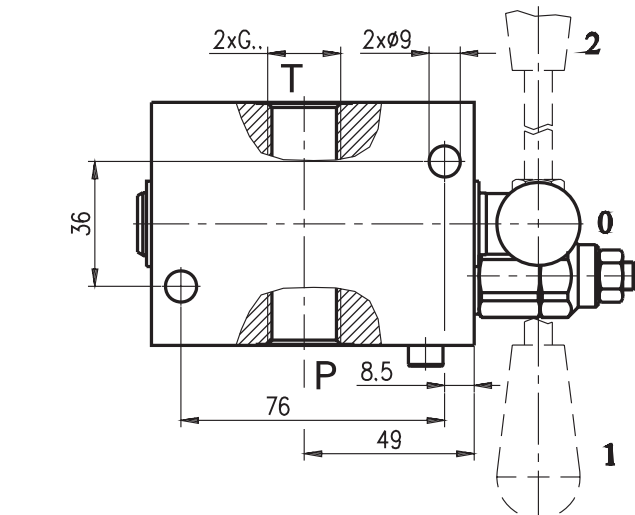

PRODUCED BY

**Hidro
Pnevmotekhnika**

DISTRIBUTED BY

HYDRAULIC MOTOR BLOCKS TYPE BD

BDR/..

TECHNICAL DATA		
Nominal flow rate for type 38	L/min	25
Nominal flow rate for type 12	L/min	50

Pressure range			
Code	Standard setting bar (Q=5l/min)	Adj. pressure range bar	Colour
10	80	10...100	White
25	180	30...250	Yellow

PORT THREADS CODE	
Port threads G3/8"	38
Port threads G1/2"	12

ORDERING CODE

BD R 12 04 / 10