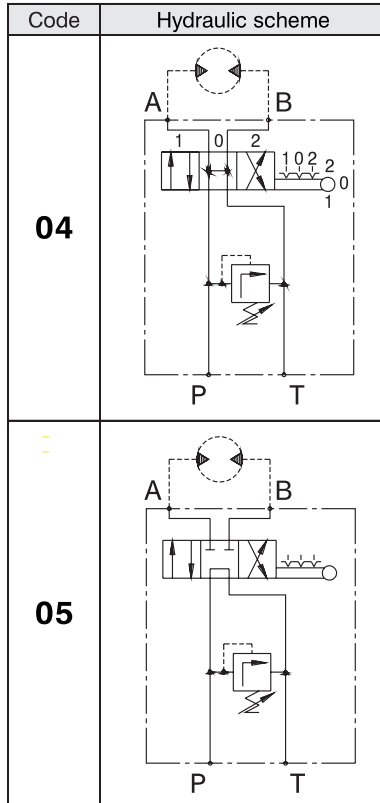

PRODUCED BY

**Hidro
Pnevmotekhnika**

DISTRIBUTED BY

HYDRAULIC MOTOR BLOCKS TYPE BD

BDR/..

TECHNICAL DATA		
Nominal flow rate for type 38	L/min	25
Nominal flow rate for type 12	L/min	50

Pressure range			
Code	Standard setting bar (Q=5l/min)	Adj. pressure range bar	Colour
10	80	10...100	White
25	180	30...250	Yellow

PORT THREADS CODE	
Port threads G3/8"	38
Port threads G1/2"	12

ORDERING CODE

BD R 12 04 / 10