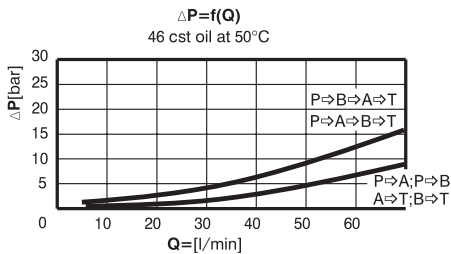

PRODUCED BY

**Hidro
Pnevmotekhnika**

DISTRIBUTED BY

HYDRAULIC MOTOR BLOCKS TYPE BD

BDR/..

TECHNICAL DATA		
Nominal flow rate for type 38	L/min	25
Nominal flow rate for type 12	L/min	50

Pressure range			
Code	Standard setting bar (Q=5l/min)	Adj. pressure range bar	Colour
10	80	10...100	White
25	180	30...250	Yellow